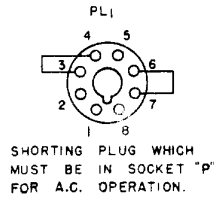

AVC - BFO SWITCH		
LEFT	CENTER	RIGHT
SW1 OPEN	CLOSED	CLOSED
SW6 OPEN	CLOSED	CLOSED
SW7 OPEN	CLOSED	CLOSED
SW2 OPEN	OPEN	CLOSED

AVC ON	AVC OFF	BFO ON
--------	---------	--------

FOR D.C. OPERATION CONNECT 270 VOLTS + TO PIN 3, - 6 + " " " 7, -